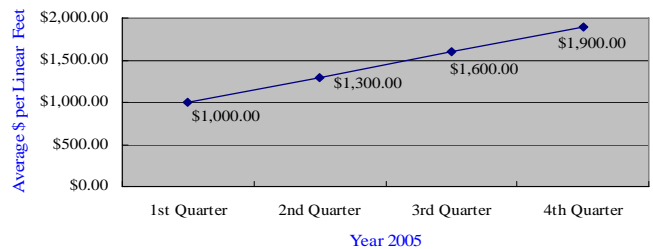

MOSES LAKE WATERFRONT PROPERTY SOLD PRICE :

Trend of Moses Lake Waterfront Property Sold Price